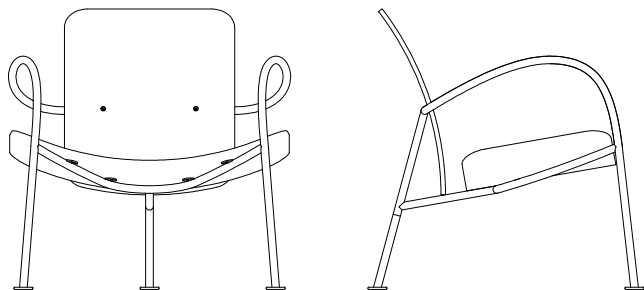

Thus Acquavite was born, a space-saving armchair for moments of reflection and relaxation that gives character to the space in which it is placed. Available in either natural or tinted wood, with or without cushions, it is accompanied by a comfortable ottoman that can act as a footrest or single-seater bench. Leisurely sitting with the feet raised, this armchair is perfect for sipping a hot or cold beverage.

VENEDIA

ACQUAVITE

ACQUAVITE
Poltroncina in multistrato di frassino, senza imbottitura. Struttura in metallo.
Peso 12 kg
Misure 72x73x75 cm
– h seduta 44 cm
Imballo 1x1 pz
cm 75x75x80 h

Lounge chair in ash-veneered plywood, without padding. Metal base.
Weight 12 kg
Dimensions 72x73x75 cm
– seat height 44 cm
Packaging 1x1 pz
cm 75x75x80 h

ACQUAVITE
Ottomana in multistrato di frassino, senza imbottitura. Struttura in metallo.
Peso 5 kg
Misure 74x55x44 cm
Imballo 1x1 pz
cm 75x75x50 h

Ottoman in ash-veneered plywood, without padding. Metal base.
Weight 5 kg
Dimensions 74x55x44 cm
Packaging 1x1 pz
cm 75x75x50 h

ACQUAVITE
Poltroncina in multistrato di frassino, con imbottitura. Struttura in metallo.
Peso 12 kg
Misure 72x73x75 cm
– h seduta 44 cm
Imballo 1x1 pz
cm 75x75x80 h

Lounge chair in ash-veneered plywood, with padding. Metal base.
Weight 12 kg
Dimensions 72x73x75 cm
– seat height 44 cm
Packaging 1x1 pz
cm 75x75x80 h