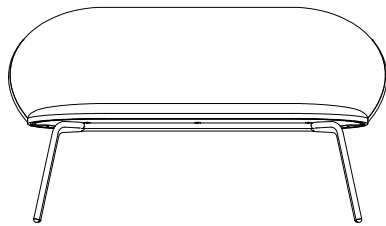

→ EN Sanpolo is a collection of upholstered seats composed of lounge chairs and two-seater sofas, perfect for lobbies and waiting areas. The seat and the backrest, with their circular shapes, are intertwined one another to create the simplicity yet elegance of the product.

VENEDIA

SANPOLO

SANPOLO
Poltroncina in multistrato
impiallacciato o imbottito,
struttura in metallo.
Peso 7 kg
Misure 68x69x76 cm
– h seduta 42 cm
Imballo 1x1 pz
cm 75x75x80 h

Lounge chair in veneered or
padded plywood.
Metal base.
Weight 7 kg
Dimensions 68x69x76 cm
– seat height 42 cm
Packaging 1x1 pz
cm 75x75x80 h

SANPOLO
Divanetto in multistrato
imbottito, struttura
in metallo.
Peso 16 kg
Misure 130x69x76 cm
– h seduta 42 cm
Imballo 1x1 pz cm
135x75x80 h

Lounge sofa in padded
plywood. Metal base.
Weight 16 kg
Dimensions 130x69x76 cm
– seat height 42 cm
Packaging 1x1 pz cm
135x75x80 h

SANPOLO
Tavolino con top in hpl
o fenix, struttura in metallo.
Peso 4 kg
Misure 100x50x35 h cm
Imballo 1x1 pz
cm 105x55x40 h

Low table with hpl or Fenix
table top, metal base.
Weight 4 kg
Dimensions
100x50x35 h cm
Packaging 1x1 pz
cm 105x55x40 h