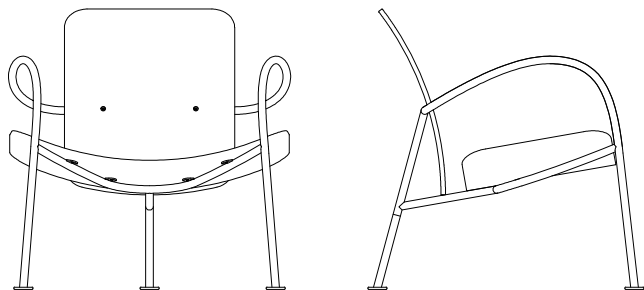

Thus Acquavite was born, a space-saving armchair for moments of reflection and relaxation that gives character to the space in which it is placed. Available in either natural or tinted wood, with or without cushions, it is accompanied by a comfortable ottoman that can act as a footrest or single-seater bench. Leisurely sitting with the feet raised, this armchair is perfect for sipping a hot or cold beverage.

VENEDIA

ACQUAVITE

ACQUAVITE
Poltroncina in multistrato di frassino, senza imbottitura. Struttura in metallo.
Peso 12 kg
Misure 72x73x75 cm
– h seduta 44 cm
Imballo 1x1 pz
cm 75x75x80 h

Lounge chair in ash-veneered plywood, without padding.
Metal base.
Weight 12 kg
Dimensions 72x73x75 cm
– seat height 44 cm
Packaging 1x1 pz
cm 75x75x80 h

ACQUAVITE
Ottomana in multistrato di frassino, senza imbottitura. Struttura in metallo.
Peso 5 kg
Misure 74x55x44 cm
Imballo 1x1 pz
cm 75x75x50 h

Ottoman in ash-veneered plywood, without padding.
Metal base.
Weight 5 kg
Dimensions 74x55x44 cm
Packaging 1x1 pz
cm 75x75x50 h

ACQUAVITE
Poltroncina in multistrato di frassino, con imbottitura. Struttura in metallo.
Peso 12 kg
Misure 72x73x75 cm
– h seduta 44 cm
Imballo 1x1 pz
cm 75x75x80 h

Lounge chair in ash-veneered plywood, with padding. Metal base.
Weight 12 kg
Dimensions 72x73x75 cm
– seat height 44 cm
Packaging 1x1 pz
cm 75x75x80 h